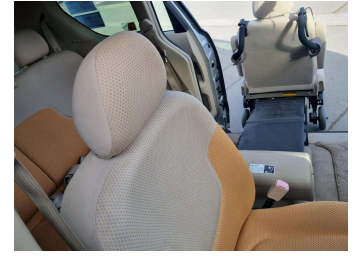

2005 Toyota Porte Welcab Mobility

Purchase Price

$14,895

Includes GST, Registration & Licensing

Finance may be available on this vehicle. Ask one of our friendly staff for more information.

Gain peace of mind with Mechanical Breakdown Insurance. **Ask us how.**

Top features

- » 16 Valve
- » 2 X Remote Keys
- » ABS Braking
- » Air Conditioning
- » Cam Chain (No Cambelt...)
- » Central Locking
- » Drivers & Passenger Ai...
- » High seating position
- » Power Seat
- » Power Sliding Side Doo...
- » Power Steering
- » Power Windows

Body Style

3 door, Hatchback

Odometer

61,000 km

Engine

1298 cc

Fuel Type

Petrol

Transmission

Automatic, Front Wheel

Wheels

-

VIN

7AT0H64WX10033757

Interior

Beige, Cloth

Safety

Based on 2023 VSRR rating

Reg No.

FTF678

Ext Colour

Silver

History

Ex-Overseas, 9 owners

Seats

4 seats

CO2 Emissions

★★★★☆

176 grams/km

Energy Economy

★★★☆☆

Annual fuel cost of $2,900

7.4L per 100km

Cost per year is an estimate based on petrol price of $2.80 per litre and an average distance of 14000 km. Emissions and Energy Economy figures standardised to 3P WLTP.

Stock ID: 2277

Access Autos | Phone 03 688 2226 ~ 021 365 046 | Email sales@accessautos.co.nz
225 Hilton Highway, Washdyke, Timaru 7910, New Zealand
www.accessautos.co.nz