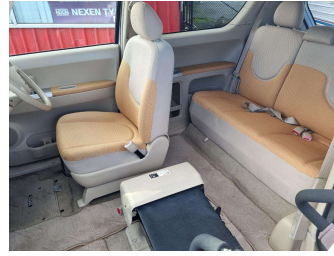

2005 Toyota Porte Welcab Mobility

Purchase Price

\$14,895

Includes GST, Registration & Licensing

Finance may be available on this vehicle. Ask one of our friendly staff for more information.

Gain peace of mind with Mechanical Breakdown Insurance. **Ask us how.**

Top features

- » 16 Valve
- » 2 X Remote Keys
- » ABS Braking
- » Air Conditioning
- » Cam Chain (No Cambelt...)
- » Central Locking
- » Drivers & Passenger Ai...
- » High seating position
- » Power Seat
- » Power Sliding Side Doo...
- » Power Steering
- » Power Windows