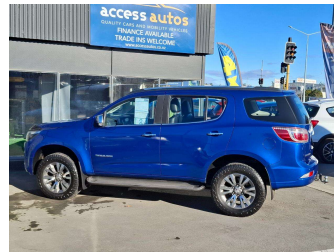

2018 Holden Trailblazer LTZ 2.8DT/4WD/6AT

Purchase Price **\$26,985**
Includes GST, Registration & Licensing

Finance may be available on this vehicle. Ask one of our friendly staff for more information.

Gain peace of mind with Mechanical Breakdown Insurance. **Ask us how.**

- Top features**
- » 18 Inch Factory Alloys
 - » 4WD 2H 4H 4L
 - » 6 Speed Auto Transmiss...
 - » ABS Braking
 - » Active Traction Contro...
 - » Blindspot warning
 - » Bluetooth Hands Free
 - » Bonnett Protector
 - » Center Shoulder Belt I...
 - » Central Locking
 - » Child Seat Anchor Poin...
 - » Climate Air Conditioni...
 - » Cruise Control
 - » Curtain Airbags
 - » Daytime Running Lights
 - » Detachable Towbar
 - » Diesel intercooled tur...
 - » Digital Display

Body Style
5 door, Station Wagon

Odometer
202,204 km

Engine
2776 cc, Internal Combustion

Fuel Type
Diesel

Transmission
Automatic

Wheels
-

VIN
MMU156MK0JH645637

Interior
Black, Leather

Based on 2025 VSRR rating

Reg No.
LP122

Ext Colour
Blue

History
NZ New, 3 owners

Seats
7 seats

CO2 Emissions
★ ★ ☆ ☆ ☆ ☆
262 grams/km

Energy Economy
★ ★ ☆ ☆ ☆ ☆
**Annual fuel cost of \$3,810
9.8L per 100km**