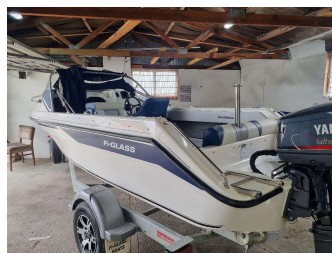

2005 Fi-glass Senator 530 Cuddy cabin

Purchase Price **\$23,895**
Includes GST, Registration & Licensing

Finance may be available on this vehicle. Ask one of our friendly staff for more information.

Gain peace of mind with Mechanical Breakdown Insurance. **Ask us how.**

- Top features**
- » Depth Sounders
 - » Fish Finder
 - » Radio

Body Style
Recreational Boat

Odometer
N/A

Engine
115 hp, Outboard

Fuel Type
Petrol

Transmission
N/A

Wheels
N/A

VIN
-

Interior
-

Safety
N/A

Reg No.
E487Y

Ext Colour
GREY

History
NZ New, 1 owner

Seats
N/A

CO2 Emissions
N/A

Energy Economy
N/A