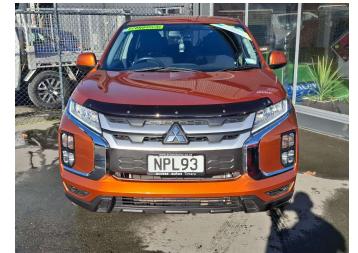

2021 Mitsubishi Asx LS 2.0P/CVT

Purchase Price

\$21,895

Includes GST, Registration & Licensing

Finance may be available on this vehicle. Ask one of our friendly staff for more information.

Gain peace of mind with Mechanical Breakdown Insurance. **Ask us how.**

Top features

None Listed

Body Style

5 door, Station Wagon

Odometer

57,039 km

Engine

1998 cc, Internal Combustion

Fuel Type

Petrol

Transmission

CVT, Front Wheel

Wheels

-

VIN

JMFXTGA2WMU011278