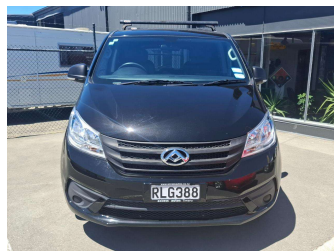

2023 LDV G10 Cargo Diesel auto

Purchase Price

\$24,895

Includes GST, Registration & Licensing

Finance may be available on this vehicle. Ask one of our friendly staff for more information.

Gain peace of mind with Mechanical Breakdown Insurance. **Ask us how.**

Top features

None Listed

Body Style

5 door, Van

Odometer

29,796 km

Engine

1996 cc, Internal Combustion

Fuel Type

Diesel

Transmission

Automatic, Rear Wheel

Wheels

-

VIN

LSKG4GL19PA161140