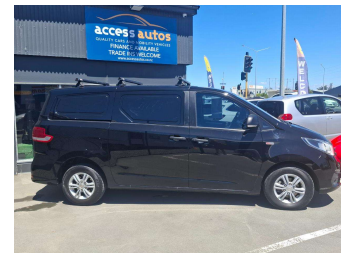

2023 LDV G10 Cargo Diesel auto

Purchase Price

\$24,895

Includes GST, Registration & Licensing

Finance may be available on this vehicle. Ask one of our friendly staff for more information.

Gain peace of mind with Mechanical Breakdown Insurance. **Ask us how.**

Top features

None Listed

Body Style

5 door, Van

Odometer

29,796 km

Engine

1996 cc, Internal Combustion