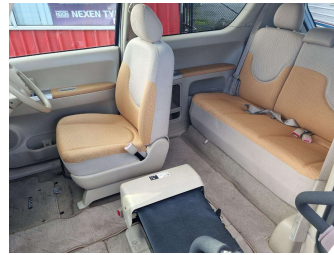

2005 Toyota Porte Welcab Mobility

Purchase Price **\$14,895**
Includes GST, Registration & Licensing

Finance may be available on this vehicle. Ask one of our friendly staff for more information.

Gain peace of mind with Mechanical Breakdown Insurance. **Ask us how.**

- Top features**
- » 16 Valve
 - » 2 X Remote Keys
 - » ABS Braking
 - » Air Conditioning
 - » Cam Chain (No Cambelt...)
 - » Central Locking
 - » Drivers & Passenger Ai...
 - » High seating position
 - » Power Seat
 - » Power Sliding Side Doo...
 - » Power Steering
 - » Power Windows

Body Style
3 door, Hatchback

Odometer
61,000 km

Engine
1298 cc

Fuel Type
Petrol

Transmission
Automatic, Front Wheel

Wheels
-

VIN
7AT0H64WX10033757

Interior
Beige, Cloth