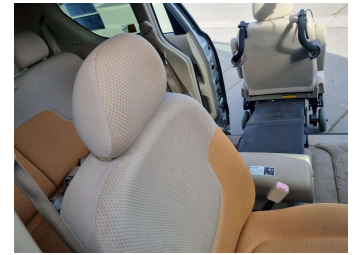

2005 Toyota Porte Welcab Mobility

Purchase Price **$14,895**
Includes GST, Registration & Licensing

Finance may be available on this vehicle. Ask one of our friendly staff for more information.

Gain peace of mind with Mechanical Breakdown Insurance. **Ask us how.**

1. **Top features**
2. » 16 Valve
   - » 2 X Remote Keys
   - » ABS Braking
   - » Air Conditioning
   - » Cam Chain (No Cambelt...)
   - » Central Locking
   - » Drivers & Passenger Ai...
   - » High seating position
   - » Power Seat
   - » Power Sliding Side Doo...
   - » Power Steering
   - » Power Windows

Body Style
3 door, Hatchback

Odometer
61,000 km

Engine
1298 cc

Fuel Type
Petrol

Transmission
Automatic, Front Wheel

Wheels
-

VIN
7AT0H64WX10033757

Interior
Beige, Cloth

Safety

Based on 2023 VSRR rating

Reg No.
FTF678

Ext Colour
Silver

History
Ex-Overseas, 9 owners

Seats
4 seats

CO2 Emissions
★★★★☆
176 grams/km

Energy Economy
★★★☆☆

Annual fuel cost of $2,900
7.4L per 100km

Cost per year is an estimate based on petrol price of $2.80 per litre and an average distance of 14000 km. Emissions and Energy Economy figures standardised to 3P WLTP.

Stock ID: 2277

Access Autos | Phone 03 688 2226 ~ 021 365 046 | Email sales@accessautos.co.nz
225 Hilton Highway, Washdyke, Timaru 7910, New Zealand
www.accessautos.co.nz