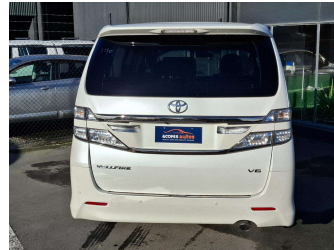

2012 Toyota Vellfire

Purchase Price **\$14,895**
Includes GST, Registration & Licensing

Finance may be available on this vehicle. Ask one of our friendly staff for more information.

Gain peace of mind with Mechanical Breakdown Insurance. **Ask us how.**

Top features
None Listed

Body Style
5 door, Station Wagon

Odometer
155,408 km

Engine
2362 cc, Internal Combustion

Fuel Type
Petrol

Transmission
Automatic, Front Wheel

Wheels
-

VIN
7AT0H65MX26194550

Interior
-

Safety

Based on 2025 VSRR rating

Reg No.
-

Ext Colour
White

History
-

Seats
7 seats

CO2 Emissions
★★★☆☆☆
233 grams/km