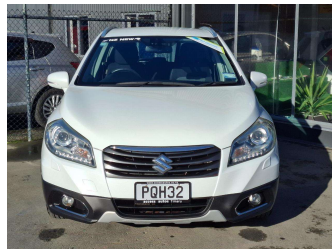

# 2014 Suzuki SX4 S-Cross Ltd

Purchase Price

**\$13,895**

Includes GST, Registration & Licensing

Finance may be available on this vehicle. Ask one of our friendly staff for more information.

Gain peace of mind with Mechanical Breakdown Insurance. **Ask us how.**

## Top features

None Listed

Body Style

**5 door, Hatchback**

Odometer

**122,500 km**

Engine

**1586 cc, Internal Combustion**

Fuel Type

**Petrol**

Transmission

**CVT**

Wheels

-

VIN

**TSMJYA22S00168444**