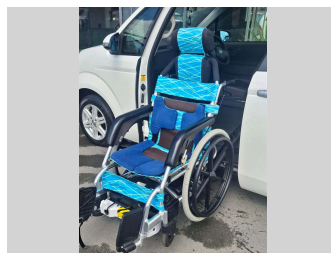

2012 Toyota Porte Welcab Mobility

Purchase Price **\$16,895**
Includes GST, Registration & Licensing

Finance may be available on this vehicle. Ask one of our friendly staff for more information.

Gain peace of mind with Mechanical Breakdown Insurance. **Ask us how.**