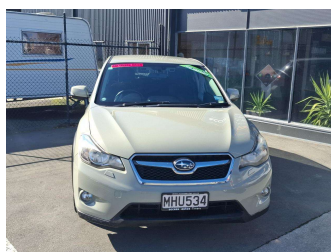

2012 Subaru XV AWD EyeSight

Purchase Price **\$9,895**
Includes GST, Registration & Licensing

Finance may be available on this vehicle. Ask one of our friendly staff for more information.

Gain peace of mind with Mechanical Breakdown Insurance. **Ask us how.**

- Top features**
- » 17 inch alloys
 - » AA Appraised
 - » Abs
 - » Adaptive Cruise Contro...
 - » AWD
 - » AWD
 - » Central Locking
 - » Child Seat Anchor Poin...
 - » Cruise Control
 - » Engine Push Start Butt...
 - » Tiptronic Auto

Body Style
5 door, Hatchback

Odometer
211,500 km

Engine
1990 cc, Internal Combustion

Fuel Type
-

Transmission
CVT, 4WD

Wheels
-

VIN
7AT0GF1XX19025568

Interior
Black, Cloth