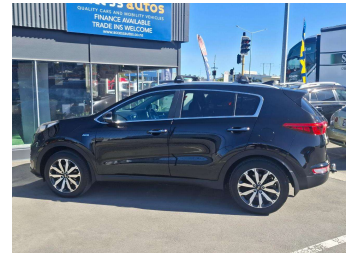

2016 Kia Sportage EX 2.4P/4WD/6AT/SW/5

Purchase Price

\$17,895

Includes GST, Registration & Licensing

Finance may be available on this vehicle. Ask one of our friendly staff for more information.

Gain peace of mind with Mechanical Breakdown Insurance. **Ask us how.**

Body Style

5 door, Station Wagon

Odometer

124,800 km

Engine

2359 cc, Internal Combustion

Fuel Type

Petrol

Transmission

Automatic, 4WD

Wheels

-

VIN

KNAPN81CSG7132844

Interior

Black, Leather