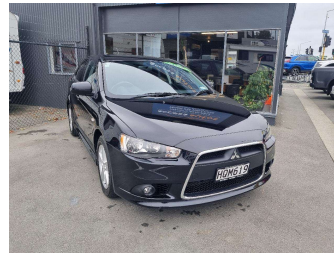

2014 Mitsubishi Lancer GSR 2.0PCVT/HA5S

Purchase Price

\$14,895

Includes GST, Registration & Licensing

Finance may be available on this vehicle. Ask one of our friendly staff for more information.

Gain peace of mind with Mechanical Breakdown Insurance. **Ask us how.**

Body Style

5 door, Hatchback

Odometer

33,000 km

Engine

1998 cc, Internal Combustion

Fuel Type

Petrol