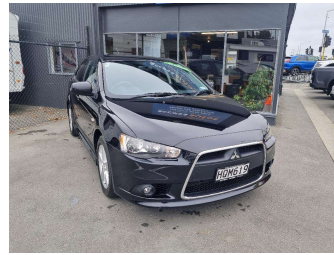

# 2014 Mitsubishi Lancer GSR 2.0PCVT/HA5S

Purchase Price

**\$13,895**

Includes GST, Registration & Licensing

Finance may be available on this vehicle. Ask one of our friendly staff for more information.

Gain peace of mind with Mechanical Breakdown Insurance. **Ask us how.**

Body Style

**5 door, Hatchback**

Odometer

**33,000 km**

Engine

**1998 cc, Internal Combustion**

Fuel Type

**Petrol**