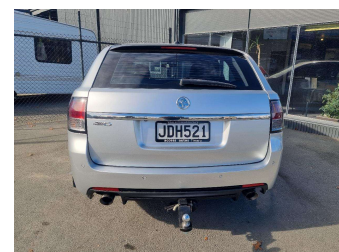

2015 Holden Commodore VF SV6 Sport Wagon AT

Purchase Price

\$25,895

Includes GST, Registration & Licensing

Finance may be available on this vehicle. Ask one of our friendly staff for more information.

Gain peace of mind with Mechanical Breakdown Insurance. **Ask us how.**

Top features

- » 18 Inch Alloys
- » 2 X Remote Keys
- » Abs
- » ABS Braking
- » Blind Spot Warning
- » Bluetooth Hands Free
- » Cam Chain (No Cambelt...)
- » Center Shoulder Belt I...
- » Central Locking
- » Child seat anchor poin...
- » Cruise Control
- » Daytime Running Lights
- » Electric Mirrors
- » Electric Windows
- » Front & Side Airbags
- » Front, Side, Curtain A...
- » Height Adjustable Driv...
- » Power Steering

Body Style

5 door, Station Wagon

Odometer

81,302 km

Engine

3564 cc, Internal Combustion

Fuel Type

Petrol