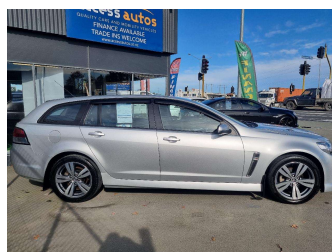

2015 Holden Commodore VF SV6 Sport Wagon AT

Purchase Price

\$25,895

Includes GST, Registration & Licensing

Finance may be available on this vehicle. Ask one of our friendly staff for more information.

Gain peace of mind with Mechanical Breakdown Insurance. **Ask us how.**

Top features

- » 18 Inch Alloys
- » 2 X Remote Keys
- » Abs
- » ABS Braking
- » Blind Spot Warning
- » Bluetooth Hands Free
- » Cam Chain (No Cambelt...)
- » Center Shoulder Belt I...
- » Central Locking
- » Child seat anchor poin...
- » Cruise Control
- » Daytime Running Lights
- » Electric Mirrors
- » Electric Windows
- » Front & Side Airbags
- » Front, Side, Curtain A...
- » Height Adjustable Driv...
- » Power Steering

Body Style

5 door, Station Wagon

Odometer

81,302 km

Engine

3564 cc, Internal Combustion

Fuel Type

Petrol