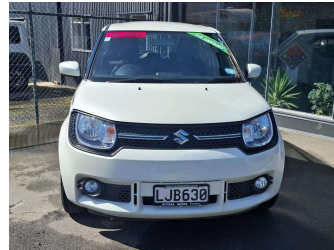

# 2018 Suzuki Ignis GLXC 1.2P/CVT

Purchase Price

**\$12,895**

Includes GST, Registration & Licensing

Finance may be available on this vehicle. Ask one of our friendly staff for more information.

Gain peace of mind with Mechanical Breakdown Insurance. **Ask us how.**

## Top features

None Listed

Body Style

**5 door, Station Wagon**

Odometer

**63,000 km**

Engine

**1243 cc, Internal Combustion**

Fuel Type

**Petrol**

Transmission

**CVT**

Wheels

-

VIN

**JSAMFH11S00149955**