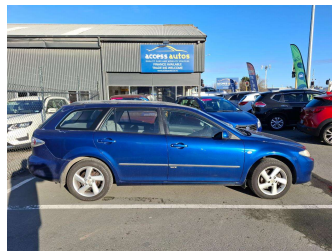

2005 Mazda Mazda6 N GSX 2.3 4 AUTO

#1 Small Dealership in the BuyerScore Awards
for five consecutive years in the Timaru-Oamaru region
— as rated by our customers —

Purchase Price

\$3,895

Includes GST, Registration & Licensing

Finance may be available on this vehicle. Ask one of our friendly staff for more information.

Gain peace of mind with Mechanical Breakdown Insurance. **Ask us how.**

Top features

None Listed

Body Style

5 door, Station Wagon

Odometer

369,500 km

Engine

2261 cc, Internal Combustion

Fuel Type

Petrol

Transmission

Automatic, Front Wheel