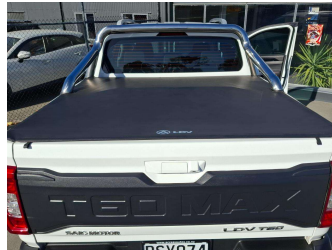

2023 LDV T60 PRO

Purchase Price

$28,985

Includes GST, Registration & Licensing

Finance may be available on this vehicle. Ask one of our friendly staff for more information.

Gain peace of mind with Mechanical Breakdown Insurance. **Ask us how.**

Top features

- » 2 Remote Keys
- » 4WD 2H 4H 4L
- » Abs
- » Air Bags
- » Air Conditioning
- » Alloy Wheels
- » Bonnet Protector
- » Chain Driven
- » Climate Air Conditioni...
- » Cruise Control
- » Driver & passangers ai...
- » Electric Mirrors
- » Electric Windows
- » Front, Side & Curtain...
- » Handsfree Bluetooth
- » Power Steering
- » Power Windows
- » Remote Locking

Body Style

4 door, Ute

Odometer

36,231 km

Engine

1996 cc, Internal Combustion

Fuel Type

Diesel

Transmission

Automatic, 4WD

Wheels

-

VIN

LSFAM11C2PA067526

Interior

Black, Cloth

Safety

Based on 2025 VSRR rating

Reg No.

RSY974

Ext Colour

White

History

Ex-Overseas, 1 owner

Seats

5 seats

CO2 Emissions

★☆☆☆☆

278 grams/km

Energy Economy

★☆☆☆☆

Annual fuel cost of $4,030

10.6L per 100km

Cost per year is an estimate based on diesel price of $2.00 per litre and an average distance of 14000 km. Includes Road User Charges (RUC). Emissions and Energy Economy figures standardised to 3P WLTP.

Stock ID: 2961

Access Autos | Phone 03 688 2226 ~ 027 688 2226 | Email sales@accessautos.co.nz
225 Hilton Highway, Washdyke, Timaru 7910, New Zealand
www.accessautos.co.nz