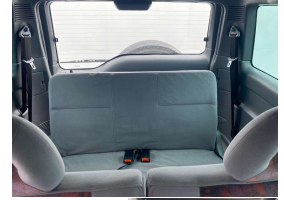

1998 Nissan Mistral

VEHICLE INFORMATION

Cash Price

Includes GST,
Registration &
Licensing

$9,895

Finance may be
available on this
vehicle.

Ask one of our
friendly staff for
more information.

Gain peace of mind
with Mechanical
Breakdown Insurance.
Ask us how.

Body

Station Wagon

Odometer

238,539 km

Engine

2660 cc

Fuel Type

Diesel

Transmission

Automatic, Rear Wheel

Wheels

-

VIN

7A8DH4J0707448093

Reg No.

EEU493

Ext Colour

Blue

History

Ex-Overseas, 5 owners

Seats

7 seats

Interior

-

Audio

-

Stock ID

1530

Exterior Features

- » 15 Inch Alloys
- » 4WD
- » 7 Seater
- » Alloy Wheels
- » Electric Mirrors (Retractable)
- » Face Lift Model
- » Hi Low Ratio
- » Monsoon Window Shields
- » Rear Wiper
- » Selectable High Low Ratio
- » Sunroof

Interior Features

- » 7 Seater
- » AUX, USB, CD
- » Central Locking
- » Child Seat Anchor Points
- » Climate Control Air Conditioning
- » Driver Air bag
- » Electric Mirrors
- » Electric Windows
- » Power Steering
- » Power Windows
- » Sunroof

Mechanical Features

Access Autos, Phone 03 688 2226 ~ 021 365 046, Email sales@accessautos.co.nz

225 Hilton Highway, Washdyke, Timaru 7910, New Zealand

www.accessautos.co.nz