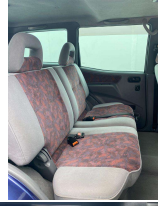

1998 Nissan Mistral

VEHICLE INFORMATION

Cash Price

Includes GST,
Registration &
Licensing

$9,895

Finance may be
available on this
vehicle.

Ask one of our
friendly staff for
more information.

Gain peace of mind
with Mechanical
Breakdown Insurance.
Ask us how.

Body

Station Wagon

Odometer

238,539 km

Engine

2660 cc

Fuel Type

Diesel

Transmission

Automatic, Rear Wheel

Wheels

-

VIN

7A8DH4J0707448093

Reg No.

EEU493

Ext Colour

Blue

History

Ex-Overseas, 5 owners

Seats

7 seats

Interior

-

Audio

-

Stock ID

1530

Exterior Features

- » 15 Inch Alloys
- » 4WD
- » 7 Seater
- » Alloy Wheels
- » Electric Mirrors (Retractable)
- » Face Lift Model
- » Hi Low Ratio
- » Monsoon Window Shields
- » Rear Wiper
- » Selectable High Low Ratio
- » Sunroof

Interior Features

- » 7 Seater
- » AUX, USB, CD
- » Central Locking
- » Child Seat Anchor Points
- » Climate Control Air Conditioning
- » Driver Air bag
- » Electric Mirrors
- » Electric Windows
- » Power Steering
- » Power Windows
- » Sunroof

Mechanical Features